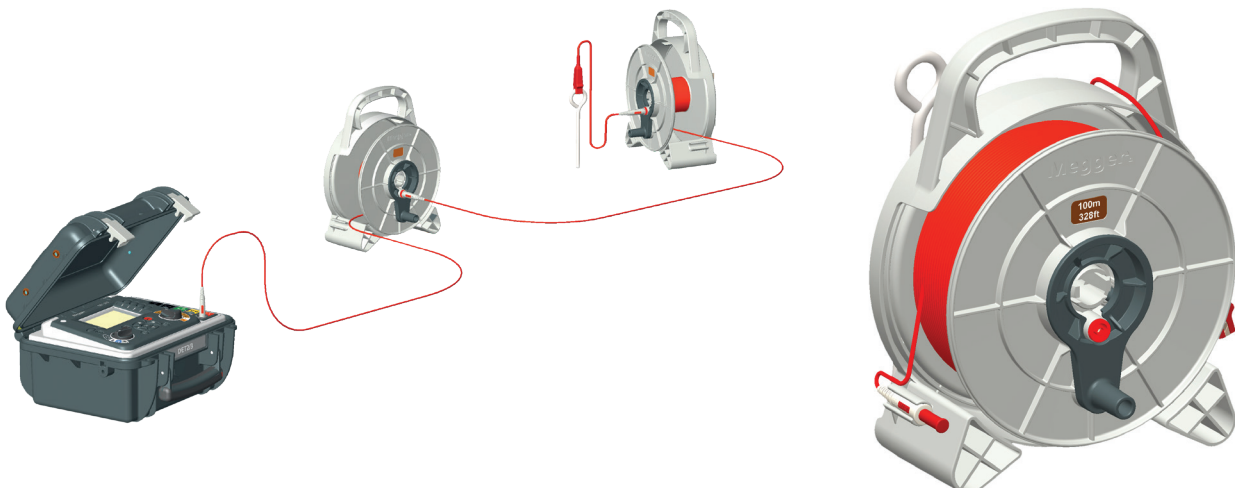

ETK - Earth Test Kit

Electrode & Soil Resistivity Stake and wire kit

- Accessory kits to complete earth electrode testing and soil resistivity surveys
- Can be used with any of the DET2/2, DET2/3, DET3 or DET4 Megger earth testers as well as Megger MFT models
- Easy wind and unwind reels
- Easy to use, easy pack away
- Earth test spikes on reels
- Supplied with holdall bag for easy transportation
- Multiple lengths to meet all needs

DESCRIPTION

Megger have been a pioneer of earth/ground testing and provide exceptional test meters with accessory kits for this purpose. The Megger Earth Test Kit (ETK models) are designed to be as practical as possible. Housed in a holdall, the kits are stored neatly, well protected and easy to transport. Much care has been taken to produce a variety of kits to meet needs.

In use the test leads are fitted and retained on reels with smooth action. Simply run out the test lead from the instrument to the test point, clip the end directly into the spike and test, easy. When the test is complete, unclip the test leads and wind them in.

The kits come in different combinations to meet different needs and constraints. They are supplied with a tape measure to ensure accurate placement of test spikes/pins. The reels can be daisy chained together to provide longer lengths in manageable chunks.

FEATURES

- Light weight reels
- Large comfortable handle
- Sits on the ground or any flat surface
- Clips on reel to retain earth spikes/pins
- Clips on reel to retain the end of test leads
- Ability to daisy chain allows extra long length in manageable chunks. The manageable chunks make reels lighter and easier to carry, helping to quickly resolve any connectivity issues.