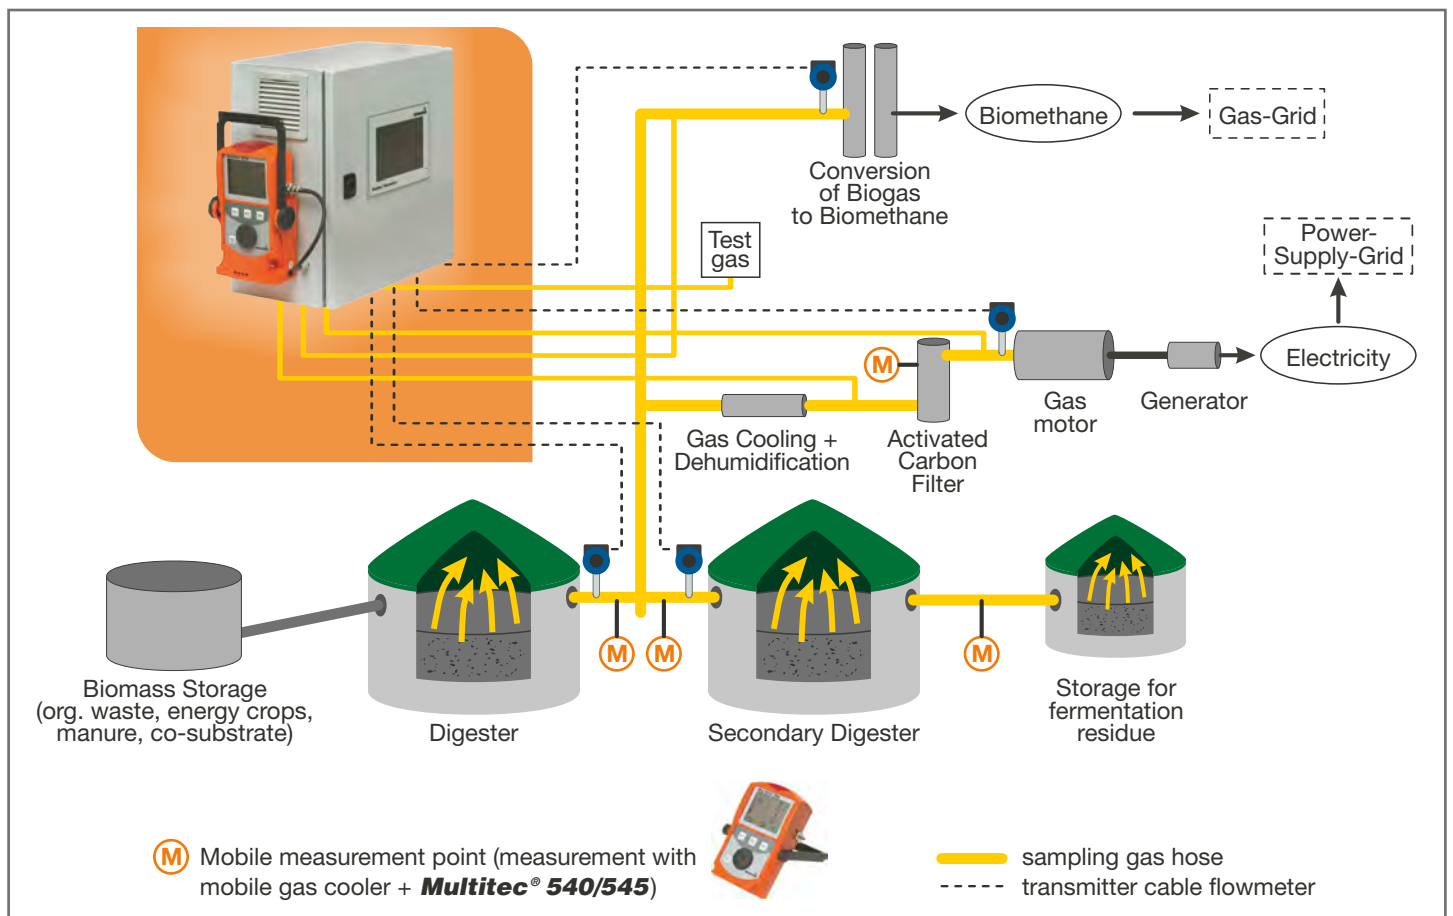

With the **Multitec® BioControl**, SEWERIN offers a measuring device combination that consists of a permanently installed base station **BioControl 2, 4 or 8** and the portable gas measuring device **Multitec® 545 or 540**, thus offering the user the greatest possible flexibility, safety and ease of service.

## The Benefits of the Portable Gas Measuring Device *Multitec® 545/540*

- **Leaks can easily be detected**
- **Certified explosion protection:** TÜV 07 ATEX 553353 X (Ex) d e ib IIB T4 Gb, II C when devices are used with carrying bag TG8; allows analysis of (raw) biogas produced in all areas of the plant
- **Easy-to-service design, minimal downtime, highly cost-effective:** quick and easy maintenance thanks to durable built-in sensors, mobile devices easy to send by post (maintenance by SEWERIN Maintenance Service available even through local utility companies)
- **Extremely user-friendly** thanks to jog dial, intuitive menu navigation and large function keys
- **Selective infrared sensors** for distortion-free measurement of the concentrations of hydrocarbon  $C_xH_y$  and carbon dioxide  $CO_2$
- **Durable electrochemical sensors** for measuring the concentrations of oxygen  $O_2$ , carbon monoxide  $CO$  or hydrogen  $H_2$  and hydrogen sulphide  $H_2S$  (**Multitec® 540**: 2000 ppm; **Multitec® 545**: 5000 ppm)

“It is important to me that the system runs safely. This includes as little downtimes as possible and quickly identifying potential problems, such as increased sulfur levels, in order to prevent possible damages. The **Multitec® BioControl** system is a great support. It also helps me to optimize the plant. For example, I know exactly when I need to change the activated carbon. This saves costs. And thanks to **Multitec® BioControl**, I can always provide information to my service provider and the authorities. That creates trust.”

**System Drawing**