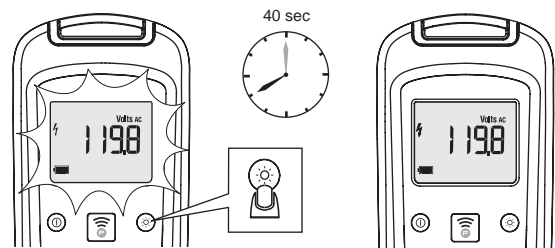

LOG

FLUKE®

v3000 FC

Wireless AC Voltage

v3001 FC

Wireless DC Voltage

Quick Reference Guide

Warning

To prevent possible electrical shock, fire, or personal injury, read the "v3000 FC/v3001 FC Safety Information" before you use this Product.

Go to www.fluke.com to register your product and find more information.

Volts AC

①

1 OFF	2 LOG +	3 LOG x2	4 PoFF
5 	6 Watts AC 1198 ∞	7 	8 Watts AC 1198 ∞

⚙️

1 OFF	2 LOG +	3 LOG x3	4 LoFF
5 	6 Watts AC 1198 ∞	7 	8 Watts AC 1198 ∞

ToolPak