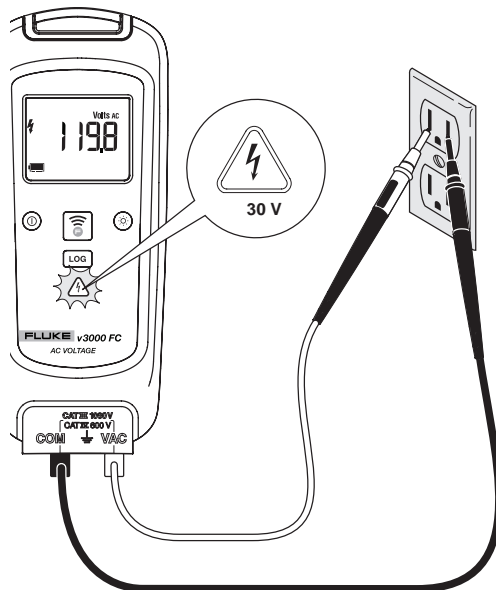

LOG

FLUKE®

v3000 FC

Wireless AC Voltage

v3001 FC

Wireless DC Voltage

Quick Reference Guide

Warning

To prevent possible electrical shock, fire, or personal injury, read the "v3000 FC/v3001 FC Safety Information" before you use this Product.

Go to www.fluke.com to register your product and find more information.

Volts AC