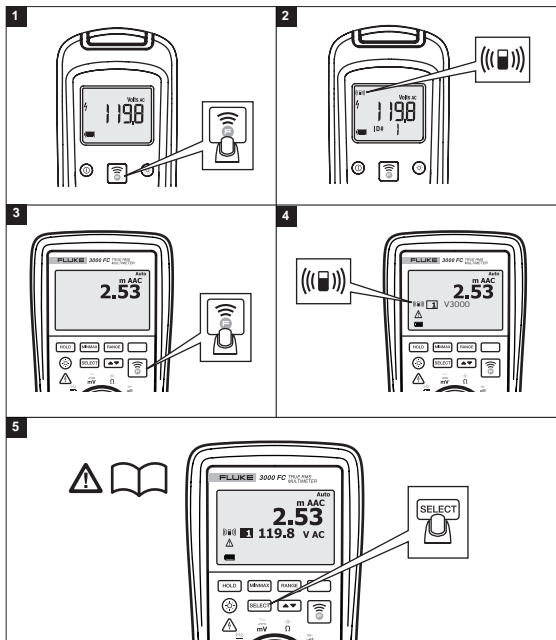

LOG

FLUKE®

v3000 FC

Wireless AC Voltage

v3001 FC

Wireless DC Voltage

Quick Reference Guide

Warning

To prevent possible electrical shock, fire, or personal injury, read the "v3000 FC/v3001 FC Safety Information" before you use this Product.

Go to www.fluke.com to register your product and find more information.

Volts AC