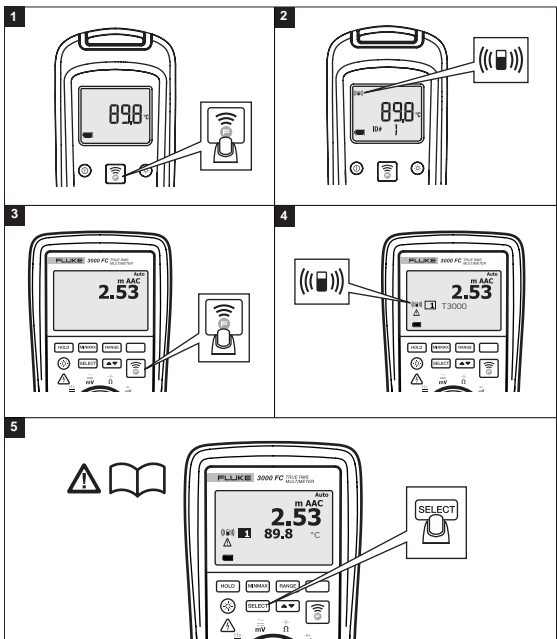

t3000 FC

Wireless K-Type Thermometer

Quick Reference Guide

⚠⚠ Warning

To prevent possible electrical shock, fire, or personal injury, read the “t3000 FC Safety Information” before you use this Product.

Go to www.fluke.com to register your product and find more information.