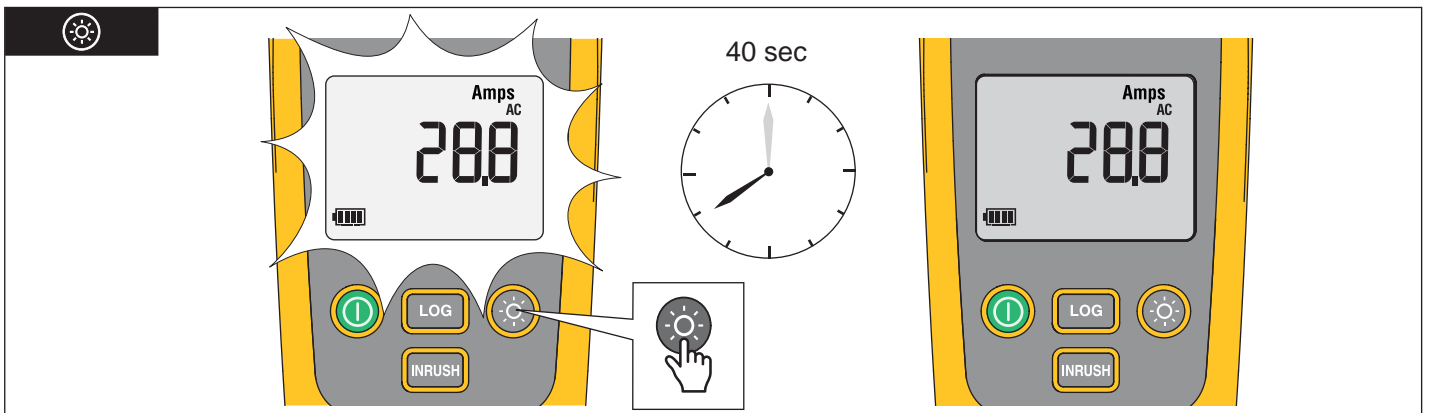

1. 1 OFF
2. 2 > 3 sec LOG + [Power]
3. 3 LOG x3
4. 4 LoFF
5. 5 [Light]
6. 6 Amps AC 28.8
7. 7 [Light]
8. 8 Amps AC 28.8 ∞