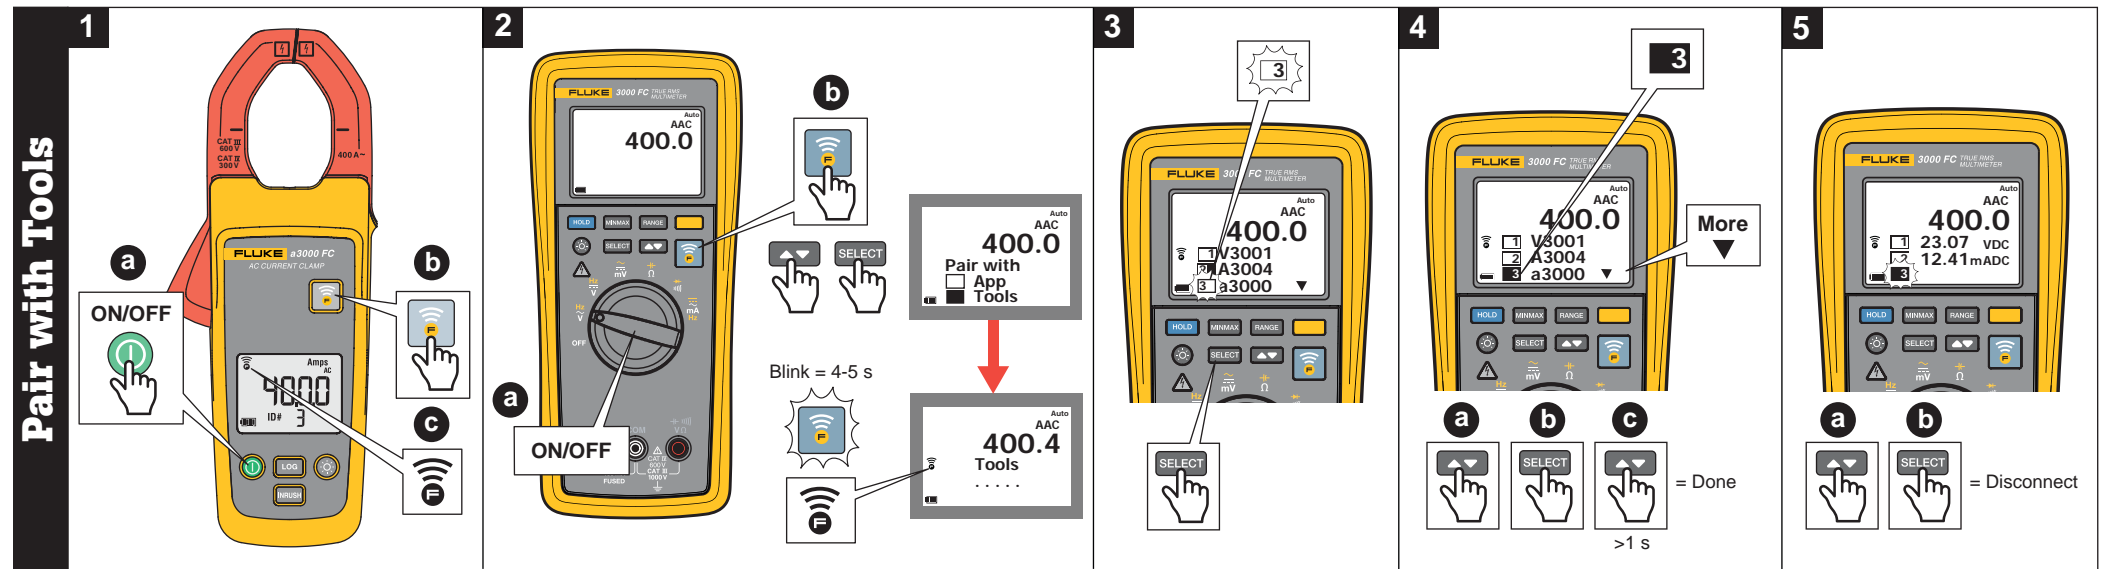

Consulte o "Informações de Segurança".
 Acesse www.fluke.com.br para registrar seu produto e obter mais informações.

Wireless Radio Setup

Install Fluke Connect® App

1. Start the Fluke Connect Mobile App.
2. Log in to the app.

FLUKE CONNECT Be ready with measurement data. With the Fluke Connect Measurements app, you can save equipment measurements to the cloud and share them or reference them at any time. Connect with your team using Fluke Connect® wireless tools and the Fluke Connect® Measurement app.

For more information about Fluke Connect, contact us at 844-427-2296 or visit www.flukeconnect.com.

Smart phone, wireless service and data plan not included with purchase. First 5 GB of storage is free. Compatible with iPhone 4x and up running iOS 7 or higher, iPad (in an iPhone frame on iPad); Samsung Galaxy S4 running Android™ 4.3.x or higher and Samsung Galaxy S, Nexus 5, HTC One and One M8 running Android™ 4.4.x or higher. Apple and the Apple logo are trademarks of Apple Inc. registered in the U.S. and other countries. App Store is a service mark of Apple Inc. Google Play is a trademark of Google Inc.