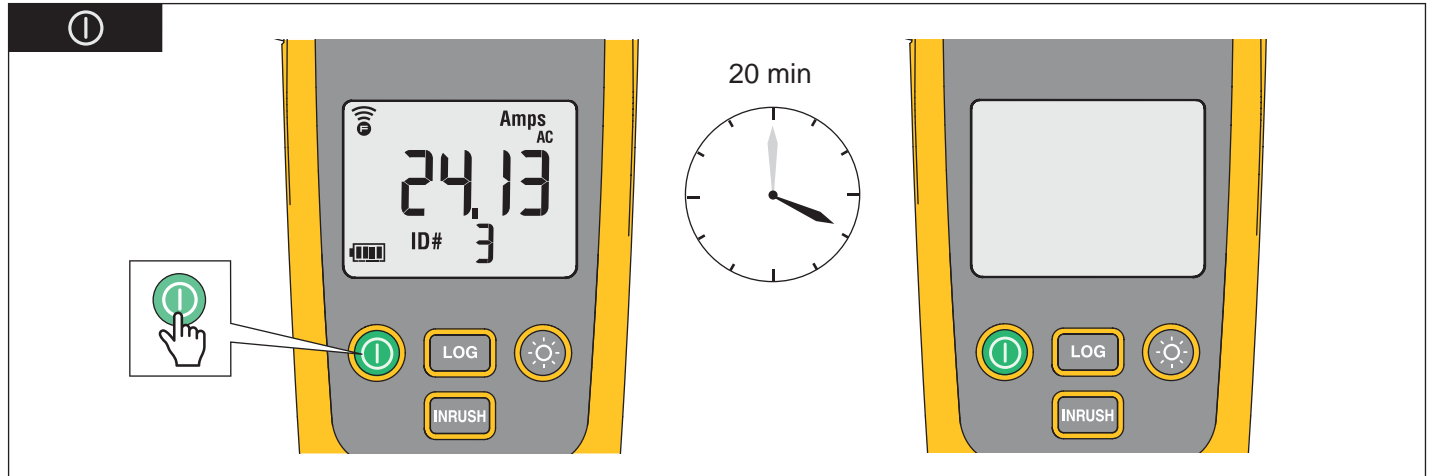

Clamp Functions

1. 1 OFF
2. 2 > 3 sec LOG + [Power]
3. 3 LOG x2
4. 4 PoFF
5. 5 [Light]
6. 6 Amps AC 2.3
7. 7 [Light]
8. 8 Amps AC 2.3 ∞