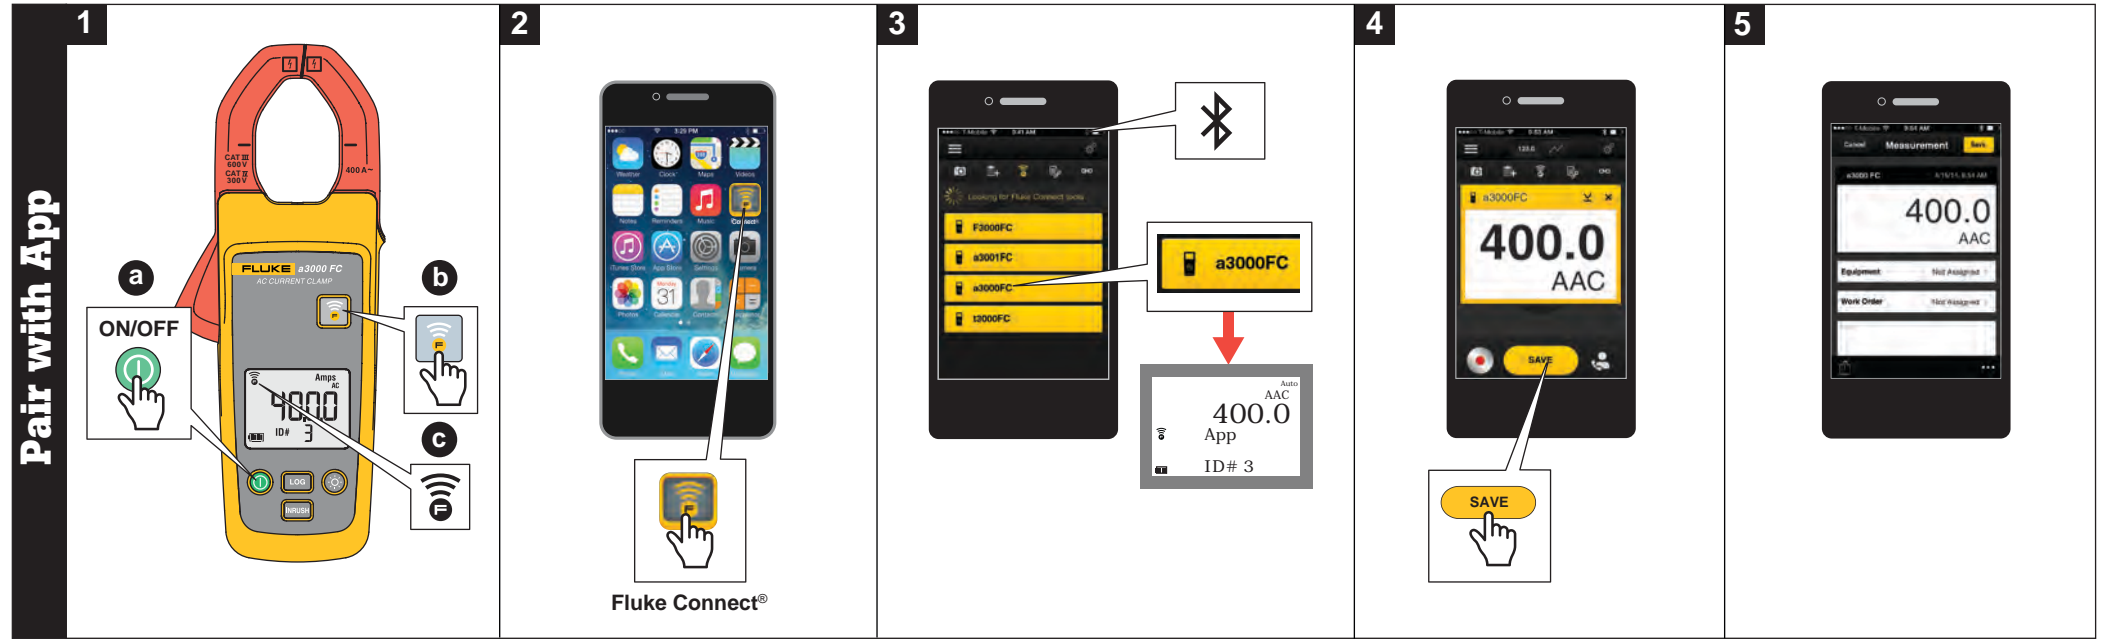

a3000 FC Wireless AC Clamp

See "Safety Information".
 Go to www.fluke.com to register your product and find more information.

Consulte las "Información sobre seguridad".
 Vaya a www.fluke.com para registrar el producto y obtener más información.

Consulte o "Informações de Segurança".
 Acesse www.fluke.com.br para registrar seu produto e obter mais informações.

Wireless Radio Setup

Install Fluke Connect® App

1. Start the Fluke Connect Mobile App.
2. Log in to the app.

FLUKE CONNECT Be ready with measurement data. With the Fluke Connect Measurements app, you can save equipment measurements to the cloud and share them or reference them at any time. Connect with your team using Fluke Connect® wireless tools and the Fluke Connect® Measurement app.

For more information about Fluke Connect, contact us at 844-427-2296 or visit www.flukeconnect.com.

Smart phone, wireless service and data plan not included with purchase. First 5 GB of storage is free. Compatible with iPhone 4x and up running iOS 7 or higher, iPad (in an iPhone frame on iPad); Samsung Galaxy S4 running Android™ 4.3.x or higher and Samsung Galaxy S, Nexus 5, HTC One and One M8 running Android™ 4.4.x or higher. Apple and the Apple logo are trademarks of Apple Inc. registered in the U.S. and other countries. App Store is a service mark of Apple Inc. Google Play is a trademark of Google Inc.